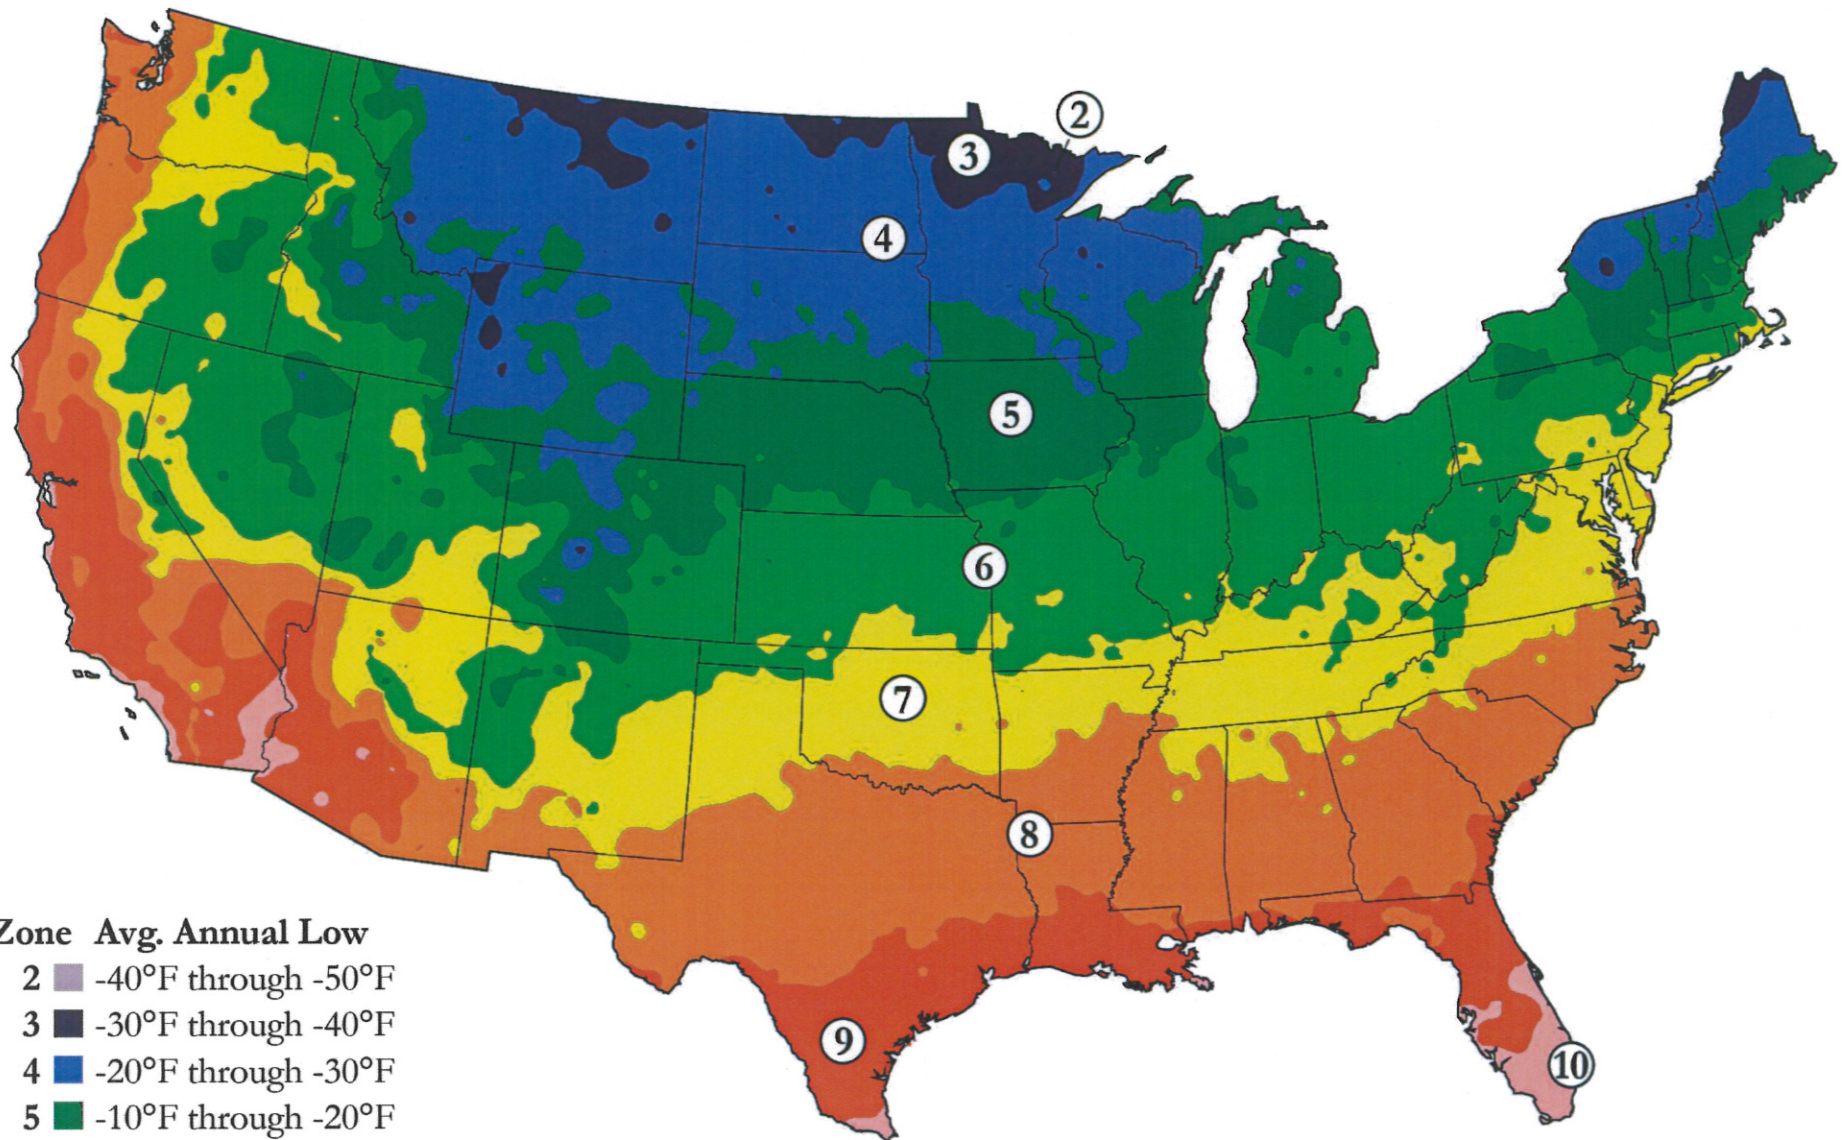

2006 arborday.org Hardiness Zones Map

Zone	Avg. Annual Low
2	-40°F through -50°F
3	-30°F through -40°F
4	-20°F through -30°F
5	-10°F through -20°F
6	0°F through -10°F
7	10°F through 0°F
8	20°F through 10°F
9	30°F through 20°F
10	40°F through 30°F