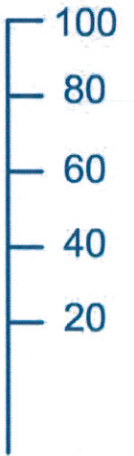

These examples represent typical mature heights in city conditions. Check the Arborday.org Tree Guide for expected mature height and crown spread of trees you are considering.

Shrubs

Dogwood
Flowering
Plums,
Hawthorn,
Sumac,
Hornbeam,
Redbud

**Avg.
Mature
Height*
(feet)**

*Individual specimens may grow larger in natural settings.